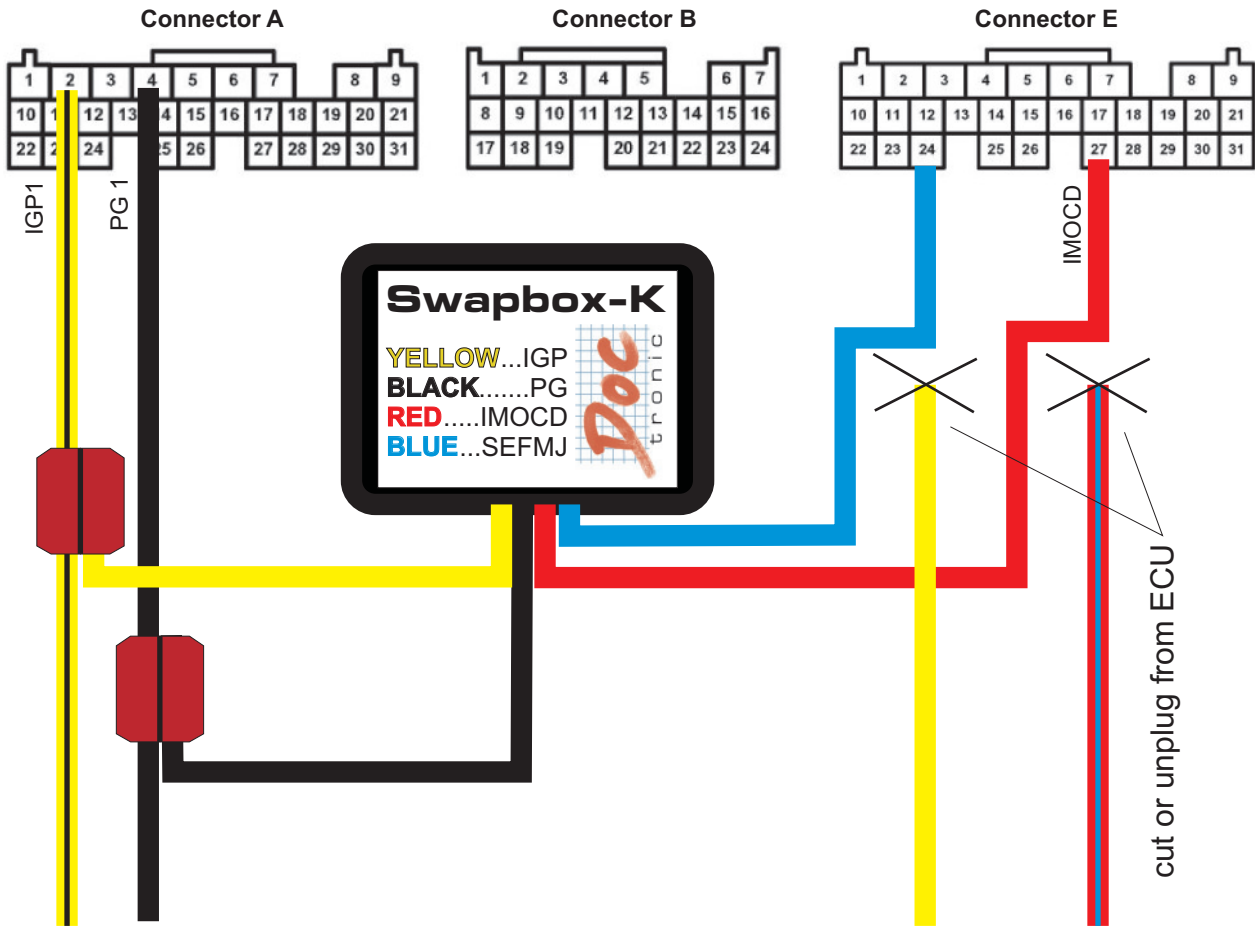

# Installation Instruction SWAPBOX - K for 2001-2004 K&D Series ECU's\*

\*) Working ECU's are: PLM, PLR, PND, PNF, PRA, PRB, PPA

Doctronic by Techno-Chem HGmbH  
Ruster Strasse 80c \* 7000 Eisenstadt  
Austria / Europe  
www.doctronic.at \* office@doctronic.at

*Doc*  
tronic